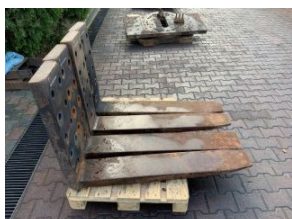

F-0280

FEM /SPEC/ FORK

ZP FORK 250/65/1200 FEM SPEC

type:	FEM /SPEC/ FORK
function:	n/a
status:	As-is working, no warranty
fuel:	MAIN PART
max. load:	6000 kg
max. height:	NO
powered wheel:	CAR:SPEC
steered wheel:	
engine:	
drivetrain:	
hours used:	
year:	
serial no.:	
weight:	
forks:	65/250/1200
Overall Height with tower:	0
Cabin height:	0
Length:	0
Width:	0
Lifting Column Height:	0
extras:	NO
warranty:	AS-IS NO WARRANTY
expected arrival:	3 DAYS
location:	Vecsés 2 Oldalkert Jobb Első
price:	950 EUR + VAT
comment:	A-0090/91