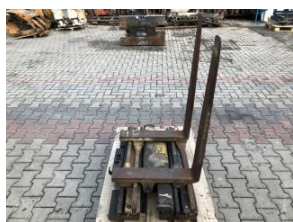

**A-0002**

**FORK CLAMP**

CASCADE (FORK.CL) ??

type:	FORK CLAMP
function:	n/a
status:	As-is working, no warranty
fuel:	MAIN PART
max. load:	1800 kg
max. height:	NO
powered wheel:	CAR:410MM
steered wheel:	
engine:	
drivetrain:	
hours used:	10/A
year:	
serial no.:	
weight:	
forks:	40/100/970
Overall Height with tower:	0
Cabin height:	0
Length:	0
Width:	950
Lifting Column Height:	0
extras:	NO
warranty:	AS-IS No warranty
expected arrival:	3 DAYS
location:	Vecsés 2 Csarnok 2