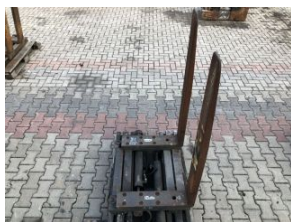

**A-0001**

**FORK CLAMP**

STABAU (FORK.CL) S12 K625

type:	FORK CLAMP
function:	n/a
status:	As-is working, no warranty
fuel:	MAIN PART
max. load:	2500 kg
max. height:	NO
powered wheel:	CAR:510MM
steered wheel:	
engine:	
drivetrain:	
hours used:	18/A
year:	2001
serial no.:	
weight:	536KG
forks:	50/140/1300
Overall Height with tower:	720
Cabin height:	0
Length:	0
Width:	1150
Lifting Column Height:	0
extras:	NO
warranty:	AS-IS No warranty
expected arrival:	3 DAYS
location:	Vecsés 2 Csarnok 2

**price:** **0 EUR + VAT**

comment: WORKINGWAY:400-1500  
2500/500

**A-0001**