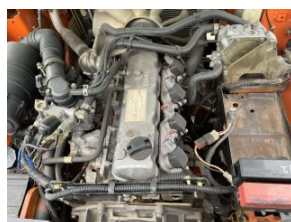

V-2682

CATERPILLAR GP35N

DEMO MACHINE

type:	-FORKLIFT TRUCK 4-WHEEL
function:	n/a
status:	demo
fuel:	GASOLINE AND/OR LPG
max. load:	3500 kg
max. height:	3F 4800
powered wheel:	SE 28-9-15 80%
steered wheel:	SE 650-10 80%
engine:	LPG MITSUBISHI/ ONLY LPG K21
drivetrain:	AUTO
hours used:	5680
year:	2012
serial no.:	AT13F02378
weight:	4980KG
forks:	FEM 3A 1100
Overall Height with tower:	2080
Cabin height:	2110
Length:	2700
Width:	1300
Lifting Column Height:	2030
extras:	FULL LIGHT.INT.SS
warranty:	AS-IS No warranty
expected arrival:	3 DAYS
location:	Vecsés 2 CS1 Nagy Mavad Belső