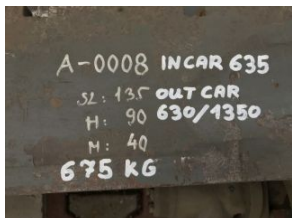

**A-0008**

**ROTATOR**

KAUP (ROT) 610/1350 6351E

type:	ROTATOR
function:	n/a
status:	As-is working, no warranty
fuel:	MAIN PART
max. load:	5000 kg
max. height:	NO
powered wheel:	CAR:610/1350MM
steered wheel:	
engine:	
drivetrain:	
hours used:	9/B
year:	1996
serial no.:	
weight:	
forks:	NO
Overall Height with tower:	810
Cabin height:	0
Length:	0
Width:	1350
Lifting Column Height:	0
extras:	NO
warranty:	AS-IS No warranty
expected arrival:	3 DAYS
location:	Vecsés 2 Csarnok 2