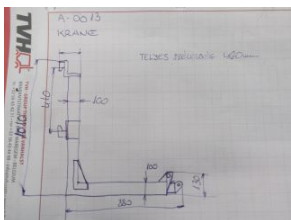

**A-0013**

--KRANE JIB (CARRYING RAM)  
 -OTHER USED (JIB) ?? (MANUAL TELESCOP)

type:	--KRANE JIB (CARRYING RAM)
function:	n/a
status:	As-is working, no warranty
fuel:	MAIN PART
max. load:	2500 kg
max. height:	NO
powered wheel:	CAR:410MM
steered wheel:	
engine:	
drivetrain:	
hours used:	17/C
year:	
serial no.:	
weight:	
forks:	NO
Overall Height with tower:	0
Cabin height:	0
Length:	0
Width:	0
Lifting Column Height:	0
extras:	NO
warranty:	AS-IS No warranty
expected arrival:	3 DAYS
location:	Vecsés 2 Csarnok 2
<b>price:</b>	<b>0 EUR + VAT</b>
comment:	ARM:1000