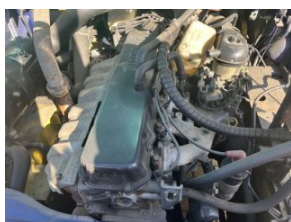

V-0766

KOMATSU FG35ZT-7 LEO

type:	-FORKLIFT TRUCK 4-WHEEL
function:	n/a
status:	As-is working, no warranty
fuel:	GASOLINE AND/OR LPG
max. load:	3500 kg
max. height:	2W 4500
powered wheel:	SE 250-15 50%
steered wheel:	SE 700-12 50%
engine:	LPG NISSAN /ONLY LPG TB42 63KW
drivetrain:	AUTO
hours used:	3715
year:	1999
serial no.:	M162/101863
weight:	5260KG
forks:	FEM 3A 1100
Overall Height with tower:	2930
Cabin height:	2120
Length:	2900
Width:	1440
Lifting Column Height:	2760
extras:	NO
warranty:	AS-IS No warranty
expected arrival:	3 DAYS
location:	Vecsés 2 CS1 Hátsó Terem