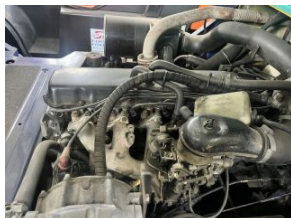

V-0766

KOMATSU FG35ZT-7 LEO

type:	-FORKLIFT TRUCK 4-WHEEL
function:	n/a
status:	As-is working, no warranty
fuel:	GASOLINE AND/OR LPG
max. load:	3500 kg
max. height:	2W4500
powered wheel:	SE 250-15 50%
steered wheel:	SE 700-12 50%
engine:	NISSAN TB42 B-LPG
drivetrain:	AUTO
hours used:	3715
year:	1999
serial no.:	M162/101863
weight:	5260KG
forks:	900
Overall Height with tower:	2930
Cabin height:	2120
Length:	2900
Width:	1440
Lifting Column Height:	2760
extras:	No
warranty:	AS-IS No warranty
expected arrival:	3 DAYS
location:	Vecsés 2 CS1 Hátsó Terem