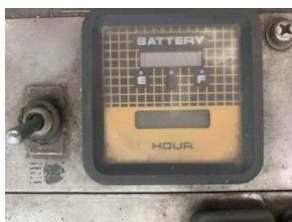

V-0757

KOMATSU FB15RL-8

type: FORKLIFT REACH TRUCK
 function: n/a
 status: As-is working, no warranty
 fuel: ELECTRIC
 max. load: 1500 kg
 max. height: 2W4000
 powered wheel: VULKOLAN 60%
 steered wheel: VULKOLAN 60%
 engine: ELECTRIC 48V
 drivetrain: NO BATTERY AND CHARGER
 hours used:
 year: 1991
 serial no.: 51476
 weight: 1730KG
 forks: 900
 Overall Height with tower: 2500
 Cabin height: 2260
 Length: 1700
 Width: 1080
 Lifting Column Height: 2420
 extras: NO
 warranty: AS-IS No warranty
 expected arrival: 3 DAYS
 location: Vecsés 2 CS2 (Általános)