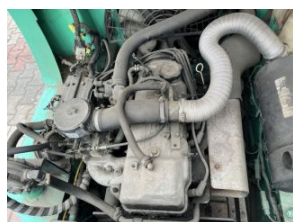

**V-1264**

**mitsubishi FG35K**

type:	-FORKLIFT TRUCK 4-WHEEL
function:	n/a
status:	As-is working, no warranty
fuel:	GASOLINE AND/OR LPG
max. load:	3500 kg
max. height:	2W 3500
powered wheel:	SE 28-9-15 50%
steered wheel:	SE 650-10 50%
engine:	LPG MITSUBISHI /ONLY LPG/ 4G64
drivetrain:	AUTO
hours used:	8776
year:	2000
serial no.:	EF13D65033
weight:	5280KG
forks:	FEM 2A 1000
Overall Height with tower:	2360
Cabin height:	2170
Length:	2750
Width:	1290
Lifting Column Height:	2280
extras:	NO
warranty:	AS-IS No warranty
expected arrival:	3 DAYS
location:	Vecsés 2 CS1 Nagy Mavad Belső
<b>price:</b>	<b>0 EUR + VAT</b>
comment:	ELECTR. PANEL MISSING