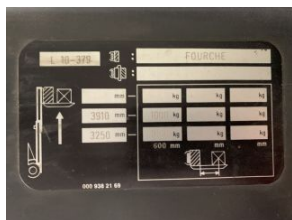

V-0728

LINDE L10 /379/ FORKS WIDE (1150/680)

NEW BATTERY !!!!!

type:	STACKER
function:	--SPECIAL FORKSSIZE
status:	As-is working, no warranty
fuel:	ELECTRIC
max. load:	1000 kg
max. height:	2W3900
powered wheel:	VULKOLAN 80%
steered wheel:	VULKOLAN 80%
engine:	ELECTRIC 24V
drivetrain:	NEW BATTERY !!!!!!!
hours used:	241
year:	1999
serial no.:	W4X3798K02896
weight:	765KG
forks:	1150 685/320
Overall Height with tower:	2360
Cabin height:	1200
Length:	1850
Width:	800
Lifting Column Height:	2270
extras:	1150/170. (680/320)
warranty:	AS-IS No warranty
expected arrival:	3 DAYS
location:	Vecsés 2 CS1 Oldal Terem