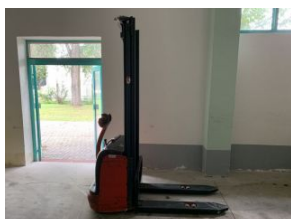

V-0728

LINDE L10 /379/ FORKS WIDE (1150/680)

NEW BATTERY !!!!!

type:	STACKER
function:	--SPECIAL FORKSSIZE
status:	As-is working, no warranty
fuel:	ELECTRIC
max. load:	1000 kg
max. height:	2W3900
powered wheel:	VULKOLAN 80%
steered wheel:	VULKOLAN 80%
engine:	ELECTRIC 24V
drivetrain:	NEW BATTERY !!!!!!!
hours used:	241
year:	1999
serial no.:	W4X3798K02896
weight:	765KG
forks:	1150 685/320
Overall Height with tower:	2360
Cabin height:	1200
Length:	1850
Width:	800
Lifting Column Height:	2270
extras:	1150/170. (680/320)
warranty:	AS-IS No warranty
expected arrival:	3 DAYS
location:	Vecsés 2 CS1 Oldal Terem