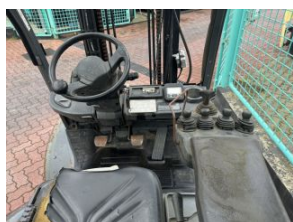

**V-4161**

**TOYOTA 8FDJF35 /02/**

type: -FORKLIFT TRUCK 4-WHEEL  
 function: n/a  
 status: As-is working, no warranty  
 fuel: DIESEL  
 max. load: 3500 kg  
 max. height: 2W 4000  
 powered wheel: SE 28-9-15 50%  
 steered wheel: SE 650-10 50%  
 engine: DIESEL TOYOTA 2DZ  
 drivetrain: AUTO  
 hours used: 5318  
 year: 2014  
 serial no.: 8FDJF35-41381  
 weight: 4840 KG  
 forks: 1070 FEM 3A  
 Overall Height with tower: 0  
 Cabin height: 0  
 Length: 0  
 Width: 0  
 Lifting Column Height: 0  
 extras: FULL LIGHT.SS.ROTATOR  
 warranty: AS-IS No Warranty  
 expected arrival: 3 DAYS  
 location: Vecsés 1 BE Udvar Bejáró