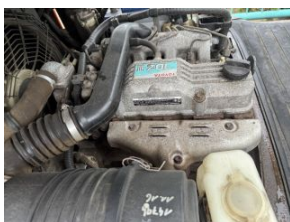

**V-4161**

**TOYOTA 8FDJF35 /02/**

type: -FORKLIFT TRUCK 4-WHEEL  
 function: n/a  
 status: As-is working, no warranty  
 fuel: DIESEL  
 max. load: 3500 kg  
 max. height: 2W 4000  
 powered wheel: SE 28-9-15 50%  
 steered wheel: SE 650-10 50%  
 engine: DIESEL TOYOTA 2DZ  
 drivetrain: AUTO  
 hours used: 5318  
 year: 2014  
 serial no.: 8FDJF35-41381  
 weight: 4840 KG  
 forks: 1070 FEM 3A  
 Overall Height with tower: 0  
 Cabin height: 0  
 Length: 0  
 Width: 0  
 Lifting Column Height: 0  
 extras: FULL LIGHT.SS.ROTATOR  
 warranty: AS-IS No Warranty  
 expected arrival: 3 DAYS  
 location: Vecsés 1 BE Udvar Bejáró