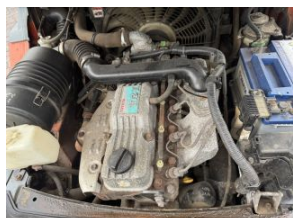

**V-4161**

**TOYOTA 8FDJF35 /02/**

type: -FORKLIFT TRUCK 4-WHEEL  
 function: n/a  
 status: As-is working, no warranty  
 fuel: DIESEL  
 max. load: 3500 kg  
 max. height: 2W 4000  
 powered wheel: SE 28-9-15 50%  
 steered wheel: SE 650-10 50%  
 engine: DIESEL TOYOTA 2DZ  
 drivetrain: AUTO  
 hours used: 5318  
 year: 2014  
 serial no.: 8FDJF35-41381  
 weight: 4840 KG  
 forks: 1070 FEM 3A  
 Overall Height with tower: 0  
 Cabin height: 0  
 Length: 0  
 Width: 0  
 Lifting Column Height: 0  
 extras: FULL LIGHT.SS.ROTATOR  
 warranty: AS-IS No Warranty  
 expected arrival: 3 DAYS  
 location: Vecsés 1 BE Udvar Bejáró