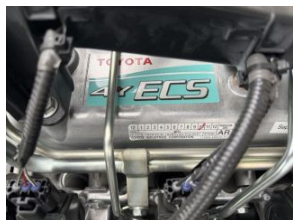

**V-4154**

**GREENLIFTER G15 /TOYOTA 8FGF15/**

type:	FORKLIFT ROUGHTERRAIN
function:	n/a
status:	demo
fuel:	GASOLINE AND/OR LPG
max. load:	1500 kg
max. height:	2W 3070
powered wheel:	PE 26-1200-12 95%
steered wheel:	PE 24-13-12 95%
engine:	LPG TOYOTA 4Y /ONLY LPG/
drivetrain:	AUTO
hours used:	5
year:	2022
serial no.:	80014
weight:	2660KG
forks:	1070 FEM 2A
Overall Height with tower:	0
Cabin height:	0
Length:	0
Width:	0
Lifting Column Height:	0
extras:	FRONT.LIGHT.SS
warranty:	AS-IS No Warranty
expected arrival:	3 DAYS
location:	Vecsés 1 BE Raktár Terem