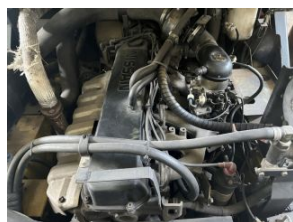

V-1399

KOMATSU FG35T-7 LEO

type:	-FORKLIFT TRUCK 4-WHEEL
function:	n/a
status:	As-is working, no warranty
fuel:	GASOLINE AND/OR LPG
max. load:	3500 kg
max. height:	2W 3700
powered wheel:	SE 825-15 50%
steered wheel:	SE 700-12 50%
engine:	LPG NISSAN B+LPG IMPCO TB42 63KW
drivetrain:	AUTO
hours used:	3266
year:	1999.01
serial no.:	M164-101382
weight:	6000kg
forks:	PIN SPEC 1180
Overall Height with tower:	2450
Cabin height:	2450
Length:	3000
Width:	1340
Lifting Column Height:	2310
extras:	FULL LIGHT.FP.FRONT SCREEN
warranty:	AS-IS No warranty
expected arrival:	3 DAYS
location:	Vecsés 2 CS1 Nagy Udvar Külső
price:	0 EUR + VAT
comment:	A-0123