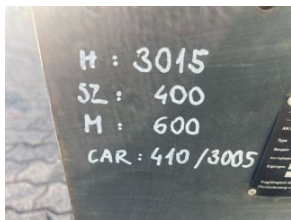

A-0010

BOOM CARPET POLES

DURWEN /CARP.BOOM/ 42TT070

type:	BOOM CARPET POLES
function:	n/a
status:	As-is working, no warranty
fuel:	MAIN PART
max. load:	480 kg
max. height:	NO
powered wheel:	CAR:410.MM
steered wheel:	
engine:	
drivetrain:	
hours used:	
year:	1994
serial no.:	
weight:	160KG
forks:	SPIKE:3000MM
Overall Height with tower:	0
Cabin height:	0
Length:	0
Width:	0
Lifting Column Height:	0
extras:	NO
warranty:	AS-IS No warranty
expected arrival:	3 DAYS
location:	Vecsés 1 Szervíz Közép Lakatos Udvar