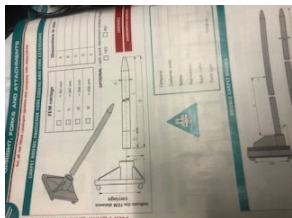

A-0010

BOOM CARPET POLES

DURWEN /CARP.BOOM/ 42TT070

type:	BOOM CARPET POLES
function:	n/a
status:	As-is working, no warranty
fuel:	MAIN PART
max. load:	480 kg
max. height:	NO
powered wheel:	CAR:410.MM
steered wheel:	
engine:	
drivetrain:	
hours used:	
year:	1994
serial no.:	
weight:	160KG
forks:	SPIKE:3000MM
Overall Height with tower:	0
Cabin height:	0
Length:	0
Width:	0
Lifting Column Height:	0
extras:	NO
warranty:	AS-IS No warranty
expected arrival:	3 DAYS
location:	Vecsés 1 Szervíz Közép Lakatos Udvar