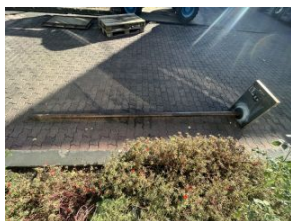

A-0010

BOOM CARPET POLES

DURWEN /CARP.BOOM/ 42TT070

type:	BOOM CARPET POLES
function:	n/a
status:	As-is working, no warranty
fuel:	MAIN PART
max. load:	480 kg
max. height:	NO
powered wheel:	CAR:410.MM
steered wheel:	
engine:	
drivetrain:	
hours used:	
year:	1994
serial no.:	
weight:	160KG
forks:	SPIKE:3000MM
Overall Height with tower:	0
Cabin height:	0
Length:	0
Width:	0
Lifting Column Height:	0
extras:	NO
warranty:	AS-IS No warranty
expected arrival:	3 DAYS
location:	Vecsés 1 Szervíz Közép Lakatos Udvar