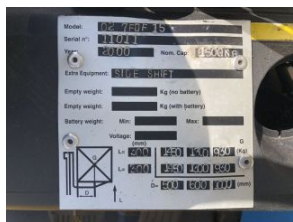

**V-3224**

**TOYOTA 7FDF15 /02/**

type:	-FORKLIFT TRUCK 4-WHEEL
function:	n/a
status:	As-is working, no warranty
fuel:	DIESEL
max. load:	1500 kg
max. height:	2W3000
powered wheel:	SE 650-10 50%
steered wheel:	SE 500-8 50%
engine:	TOYOTA 1DZ
drivetrain:	AUTO
hours used:	8500
year:	1999
serial no.:	7FDF18E10112
weight:	2840KG
forks:	900
Overall Height with tower:	0
Cabin height:	0
Length:	0
Width:	0
Lifting Column Height:	0
extras:	FULL LIGHT.SS
warranty:	AS-IS No warranty
expected arrival:	3 DAYS
location:	Vecsés 2 Csarnok 2