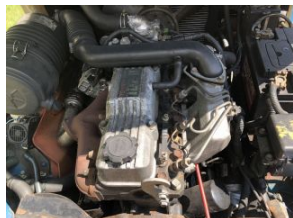

**V-3224**

**TOYOTA 7FDF15 /02/**

type:	-FORKLIFT TRUCK 4-WHEEL
function:	n/a
status:	As-is working, no warranty
fuel:	DIESEL
max. load:	1500 kg
max. height:	2W3000
powered wheel:	SE 650-10 50%
steered wheel:	SE 500-8 50%
engine:	TOYOTA 1DZ
drivetrain:	AUTO
hours used:	8500
year:	1999
serial no.:	7FDF18E10112
weight:	2840KG
forks:	900
Overall Height with tower:	0
Cabin height:	0
Length:	0
Width:	0
Lifting Column Height:	0
extras:	FULL LIGHT.SS
warranty:	AS-IS No warranty
expected arrival:	3 DAYS
location:	Vecsés 2 Csarnok 2