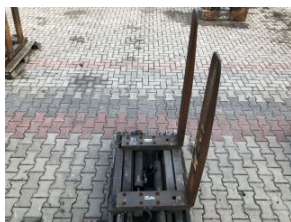

A-0001

FORK CLAMP

STABAU (FORK.CL) S12 K625

type:	FORK CLAMP
function:	n/a
status:	As-is working, no warranty
fuel:	MAIN PART
max. load:	2500 kg
max. height:	NO
powered wheel:	CAR:510MM
steered wheel:	
engine:	
drivetrain:	
hours used:	18/A
year:	2001
serial no.:	
weight:	536KG
forks:	50/140/1300
Overall Height with tower:	720
Cabin height:	0
Length:	0
Width:	1150
Lifting Column Height:	0
extras:	NO
warranty:	AS-IS No warranty
expected arrival:	3 DAYS
location:	Vecsés 2 Csarnok 2

price: **0 EUR + VAT**

comment: WORKINGWAY:400-1500
2500/500

A-0001