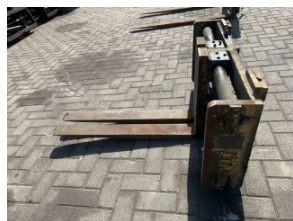

A-0055

FORK CARRIDGE SPECIAL KOMATSU (CAR.SPEC) WITH FORKS

type:	FORK CARRIDGE SPECIAL
function:	n/a
status:	As-is working, no warranty
fuel:	MAIN PART
max. load:	1800 kg
max. height:	NO
powered wheel:	
steered wheel:	
engine:	
drivetrain:	
hours used:	
year:	
serial no.:	
weight:	
forks:	40/100/900
Overall Height with tower:	0
Cabin height:	0
Length:	0
Width:	0
Lifting Column Height:	0
extras:	NO
warranty:	AS-IS No warranty
expected arrival:	3 DAYS
location:	Vecsés 2 Előkert Jobb