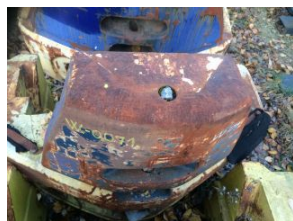

**W-0071**

**CT.WEIGHT**

KOMATSU FD25T-1E

type:	CT.WEIGHT
function:	n/a
status:	
fuel:	MAIN PART
max. load:	2500 kg
max. height:	0
powered wheel:	
steered wheel:	
engine:	
drivetrain:	
hours used:	
year:	
serial no.:	W0071
weight:	
forks:	NO
Overall Height with tower:	0
Cabin height:	0
Length:	0
Width:	0
Lifting Column Height:	0
extras:	NO
warranty:	AS-IS No warranty
expected arrival:	3 DAYS
location:	Vecsés 2 Oldalkert Bal Első
<b>price:</b>	<b>0 EUR + VAT</b>
comment:	